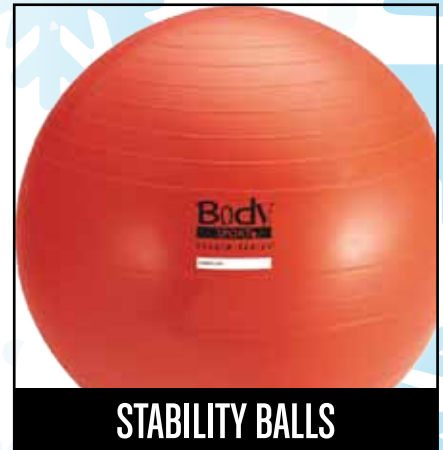

GREAT DEALS ON FITNESS EQUIPMENT

PT DUFFEL BAG

KETTLE BELLS

STABILITY BALLS

STRETCH MATS

BANDS

MEDICINE BALLS

CONTACT OWNER BOB MITTLEMAN AT (631) 659-3730