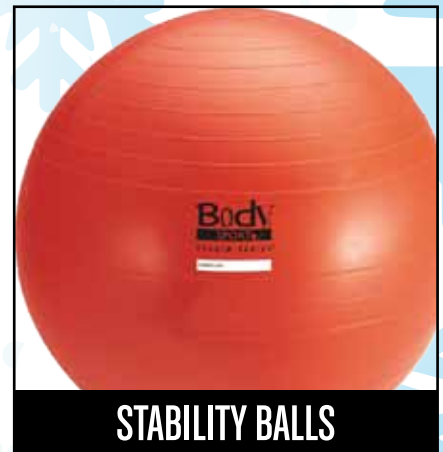

GREAT DEALS ON FITNESS EQUIPMENT

PT DUFFEL BAG

KETTLE BELLS

STABILITY BALLS

STRETCH MATS

BANDS

MEDICINE BALLS

CONTACT OWNER BOB MITTLEMAN AT (631) 659-3730